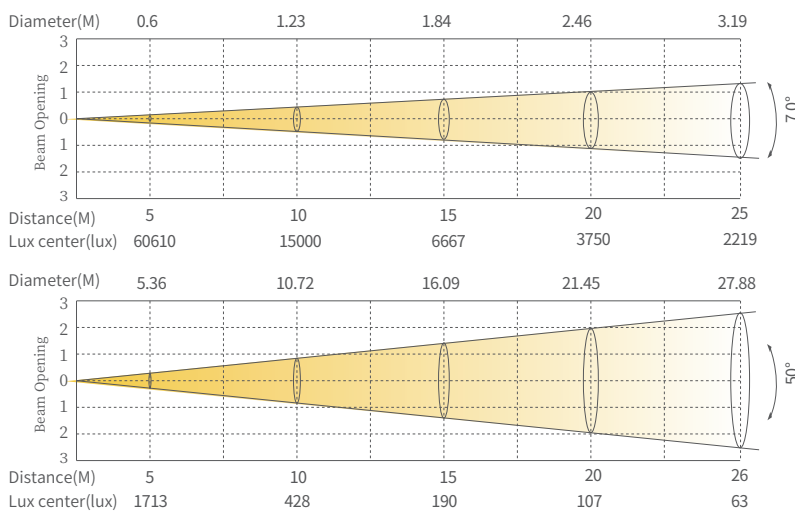

NEPTUNE 700 PROFILE IP65 MOVING HEAD

Optical System

Light Source	600W White LED module
Beam Angle	7°-50°

Electric Specs

Voltage	100-240V AC, 50/60 Hz
Max Power	750W
Driver Current	3.8A
Power Connection	Seetronic PowerKon (TRUE1 Compatible)
Data connection	3 + 5 Pin XLR, RJ45 (Art-Net)

Control System

Pan/tilt rotation	540°/ 270° (8-16bit)
Dimmer	0-100% 16Bit
Cooling	Direct Convection
Control methods	DMX512, RDM, ARTNET, SACN, W-DMX
Display	OLED with onboard menu
Dimming	0-100% 16Bit
Con Personality	BASIC/35CHS, STANDARD/41CHS, Extend/44CHS
Special	Pan/Tilt movement blackout, user-selectable pan/tilt ranges, gravitation sensor for auto screen positioning

Appearance

Size	416x358x729mm
Weight	36kg
Casing	Flame-retardant plastic(V0)
Colour	Black

Effect system

Rotating gobo	7 Gobos + White, Gobo-flow effect, Gobo shake, Bi-directional rotation
Static gobo	10 + 1 Gobos
Framing system	4 shutter blade; Each blade's angel and direction can be individual controlled, fully blackout; The whole Framing module is $\pm 60^\circ$.
Colours:	One colour wheel (6 dichroic-filters + White, Rainbow-flow effect)
Prism:	One piece of 4 F prism with bi-directional rotation, Speed adjustable
CMYK	CMY, CTO
Focus:	Motorized linear focus
Frost:	light+medium 2 Frost filter

Work Environment

Ambient Temp	0-45°
IP Rated	IP65

Photometrics